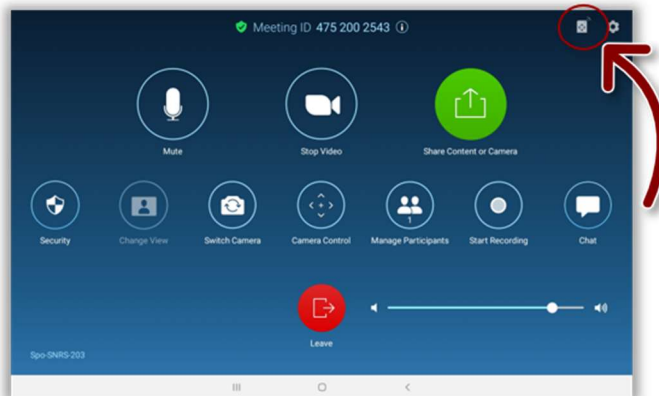

Sharing Content

1 Tap the "Share Content or Camera" button

2 Tap the "Start Sharing" button

3 Tap the "Room Controls" button

4 Tap to share either:
• HDMI (laptop)
• PC
• Doc Cam
...and then tap "Done"