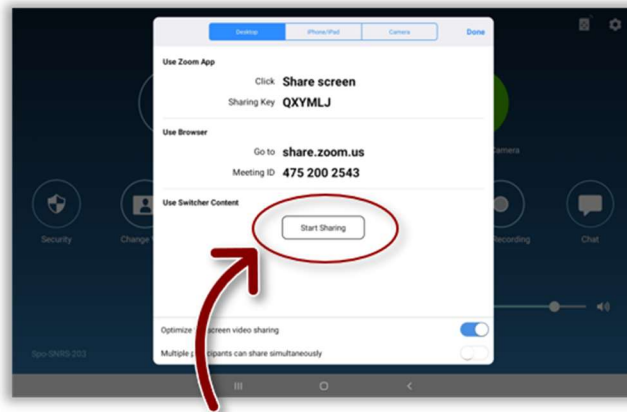

Sharing Content

1 Tap the "Share Content or Camera" button

2 Tap the "Start Sharing" button

3 Tap the "Room Controls" button

4 Tap to share either:
• HDMI (laptop)
• PC
• Doc Cam
...and then tap "Done"