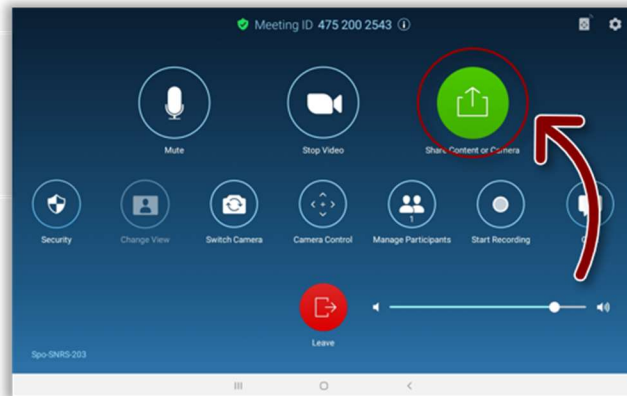

Sharing Content

1 Tap the "Share Content or Camera" button

2 Tap the "Start Sharing" button

3 Tap the "Room Controls" button

4 Tap to share either:
• HDMI (laptop)
• PC
• Doc Cam
...and then tap "Done"